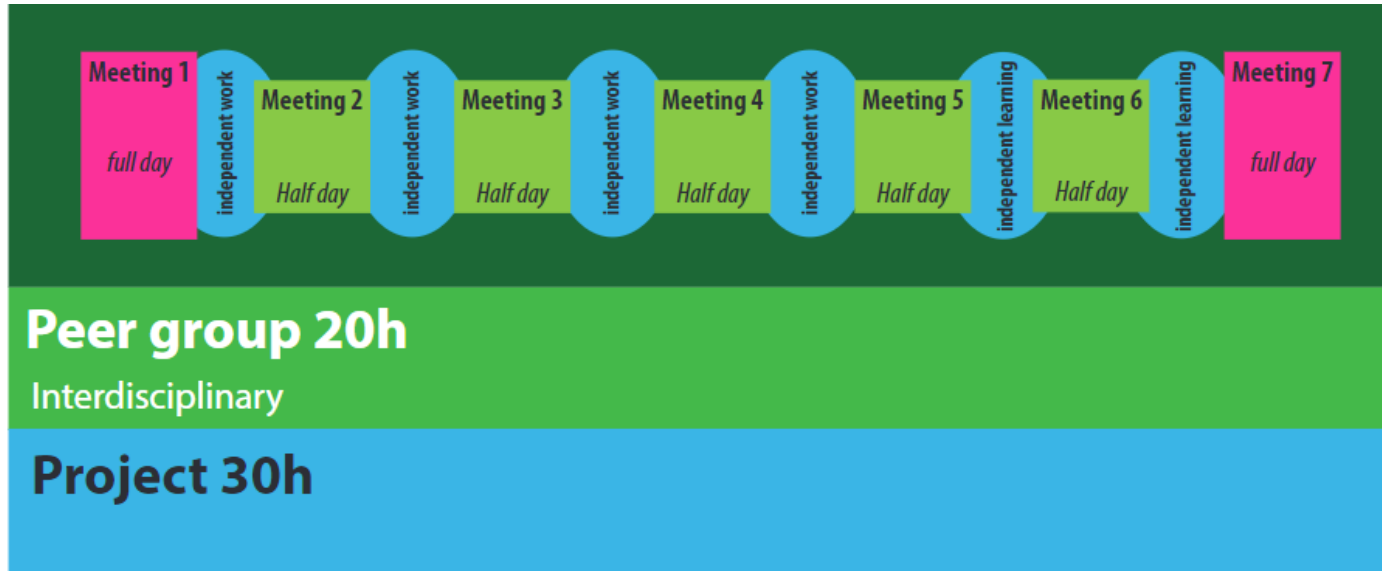

Semester 1

110 hours

Semester 2

90 hours